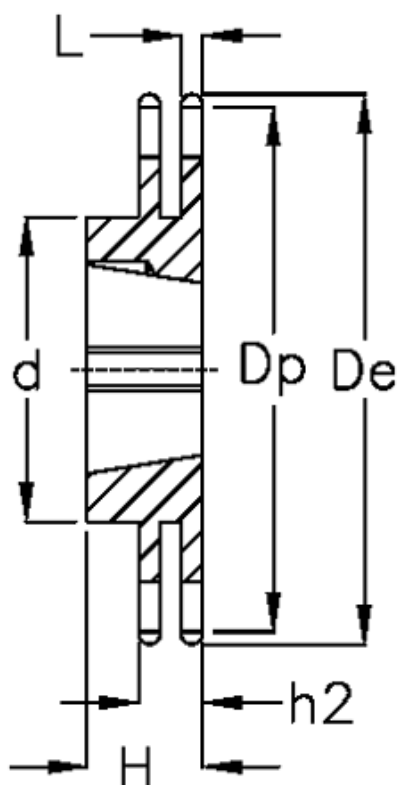

Article number: 616032005020

Description: Taperbored sprocket 08 B-2 Z=20 duplex
for bushing 1610

Measures

C = 1.3

d = 66

De = 85.8

Dp = 81.19

For bush = 1610

For chain size = 1/2" x 5/16"

For chain type = 08 B-2

H = 25

h2 = 21

Material = Stål

Number of teeth = 20